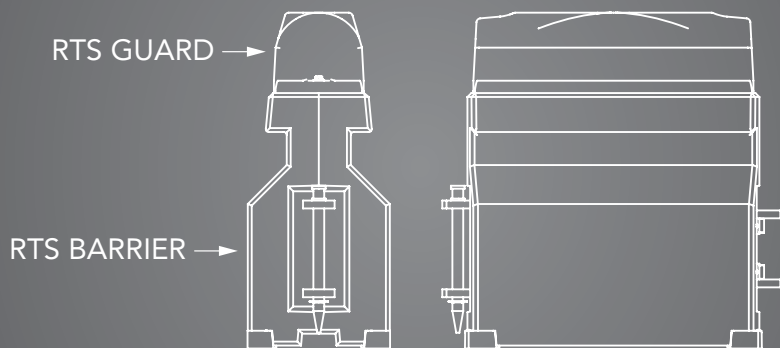

RTS GUARD | POSITIVE BICYCLE AND PEDESTRIAN BARRIER

- SEPARATES BICYCLE AND PEDESTRIAN PATHS FROM MAJOR TRAFFIC
- 42" HIGH PROFILE KEEPS CYCLISTS FROM VAULTING THE BARRIER
- NARROW FOOTPRINT
- TESTED TO MASH TL-3

PHYSICAL SPECIFICATIONS

	RTS GUARD ONLY	WITH BARRIER
Length	35 1/2" (902mm)	39 3/8" (1000mm)
Width	11 3/8" (289mm)	18" (0.457mm)
Height	10 3/16" (259mm)	42 3/16" (812mm)

BICYCLE AND PEDESTRIAN BARRIER WITH POSITIVE SEPARATION

RTS Guard is a high performance, high containment barrier designed to separate bicycle and pedestrian paths from traffic on busy roads and bridges where vehicle encroachment into the path would have a high probability of causing injuries or fatalities. This flexible barrier can be used as a static barrier that remains in place, or it can be quickly and easily moved with a Barrier Transfer Machine (BTM) to expand the path or for maintenance and street cleaning. The small footprint of each barrier in the wall coupled with the ease of installation and removal make RTS Guard perfectly suited to the urban environment. When necessary, the modular ABSORB 350 crash cushion can protect the ends of the barrier wall in various configurations for any speed application.

RTS Guard is tested to MASH TL-3 and has a 42" high profile to keep cyclists from vaulting the barrier in case of impact. The barrier has superior deflection characteristics compared to temporary concrete barriers of equal lengths under standard testing conditions.